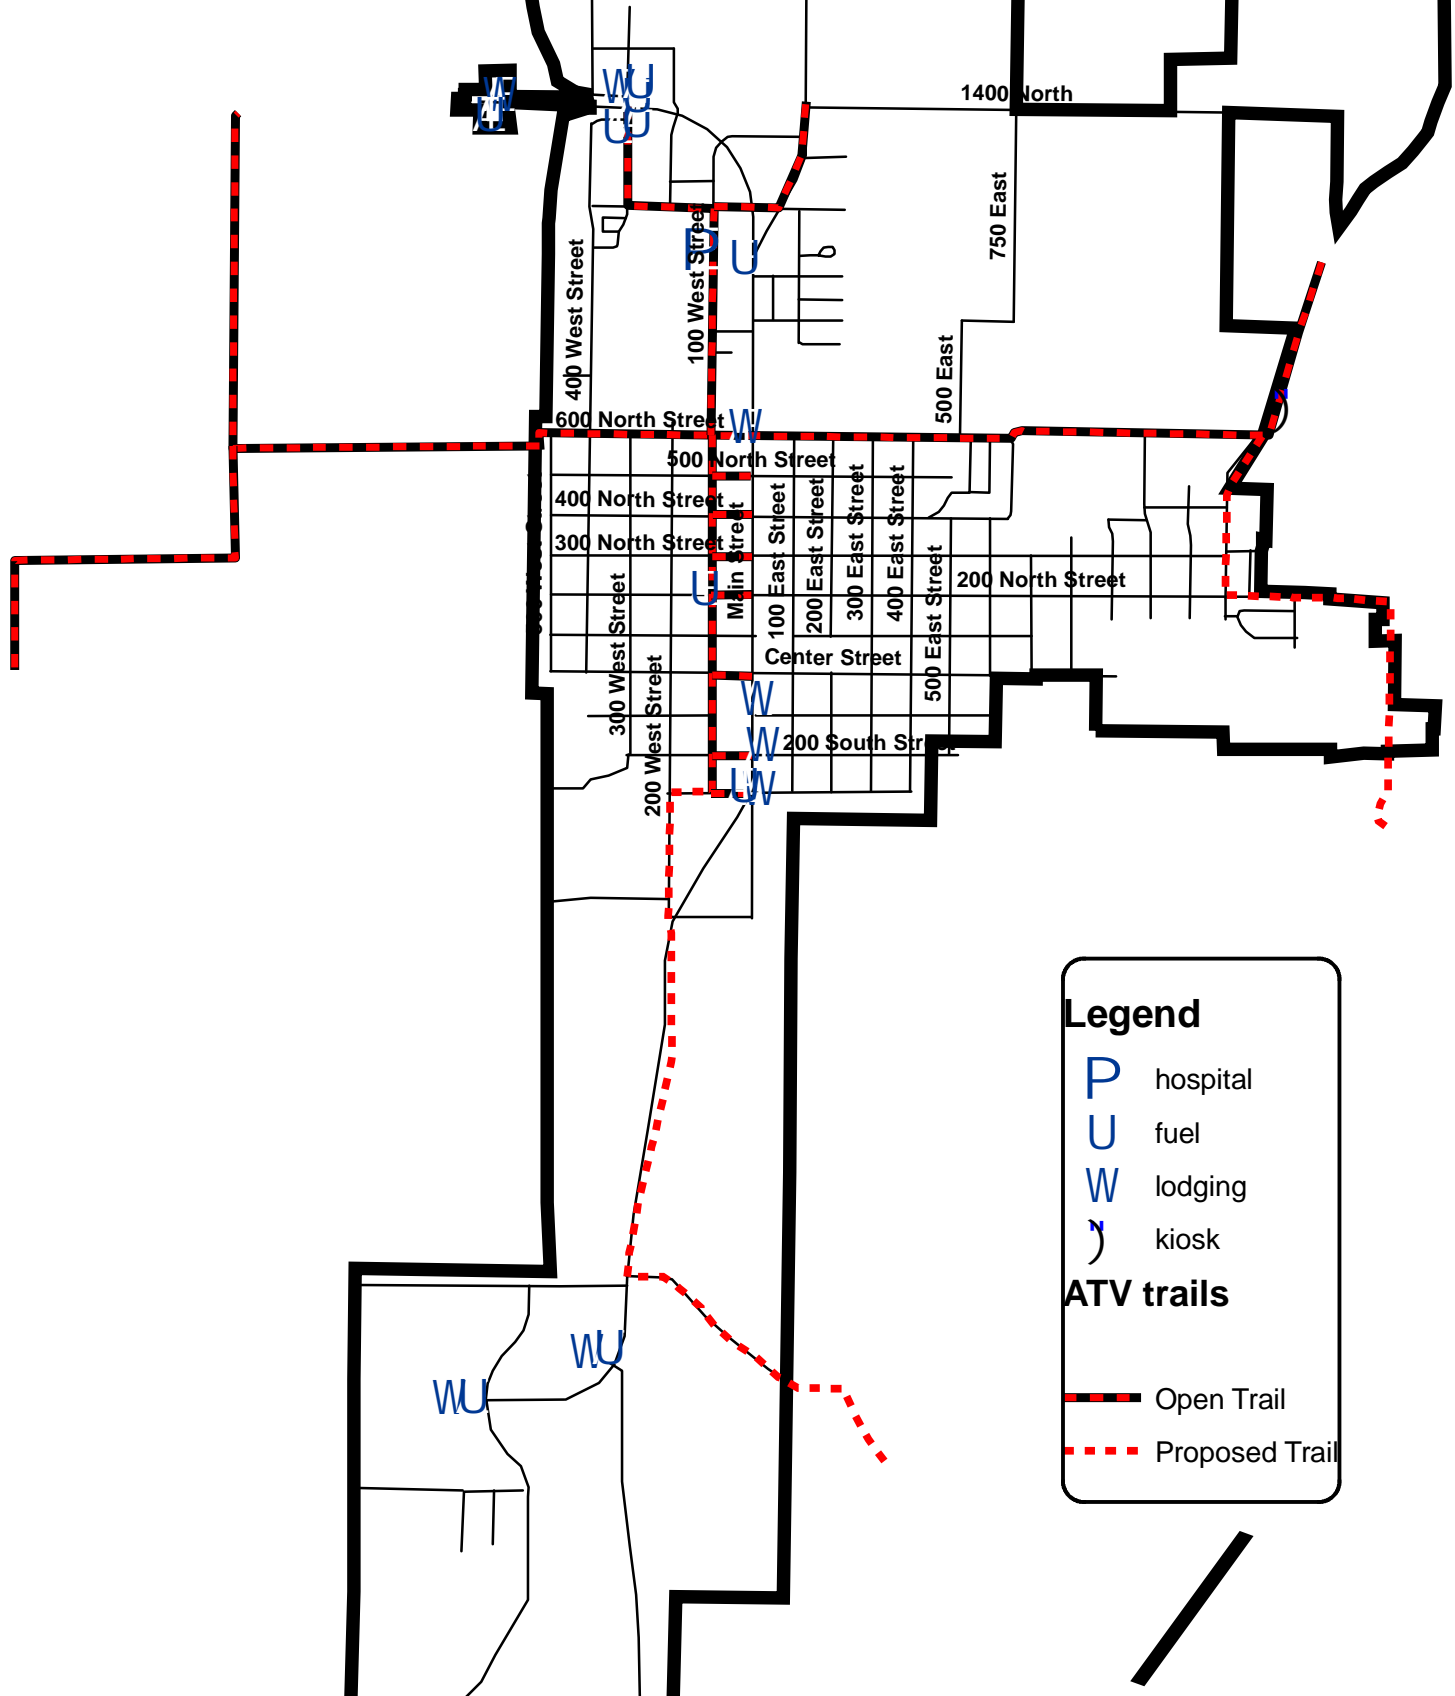

Beaver Loop of the Paiute Trail

Legend

- P hospital
- U fuel
- W lodging
- b kiosk

ATV trails

- Open Trail
- Proposed Trail